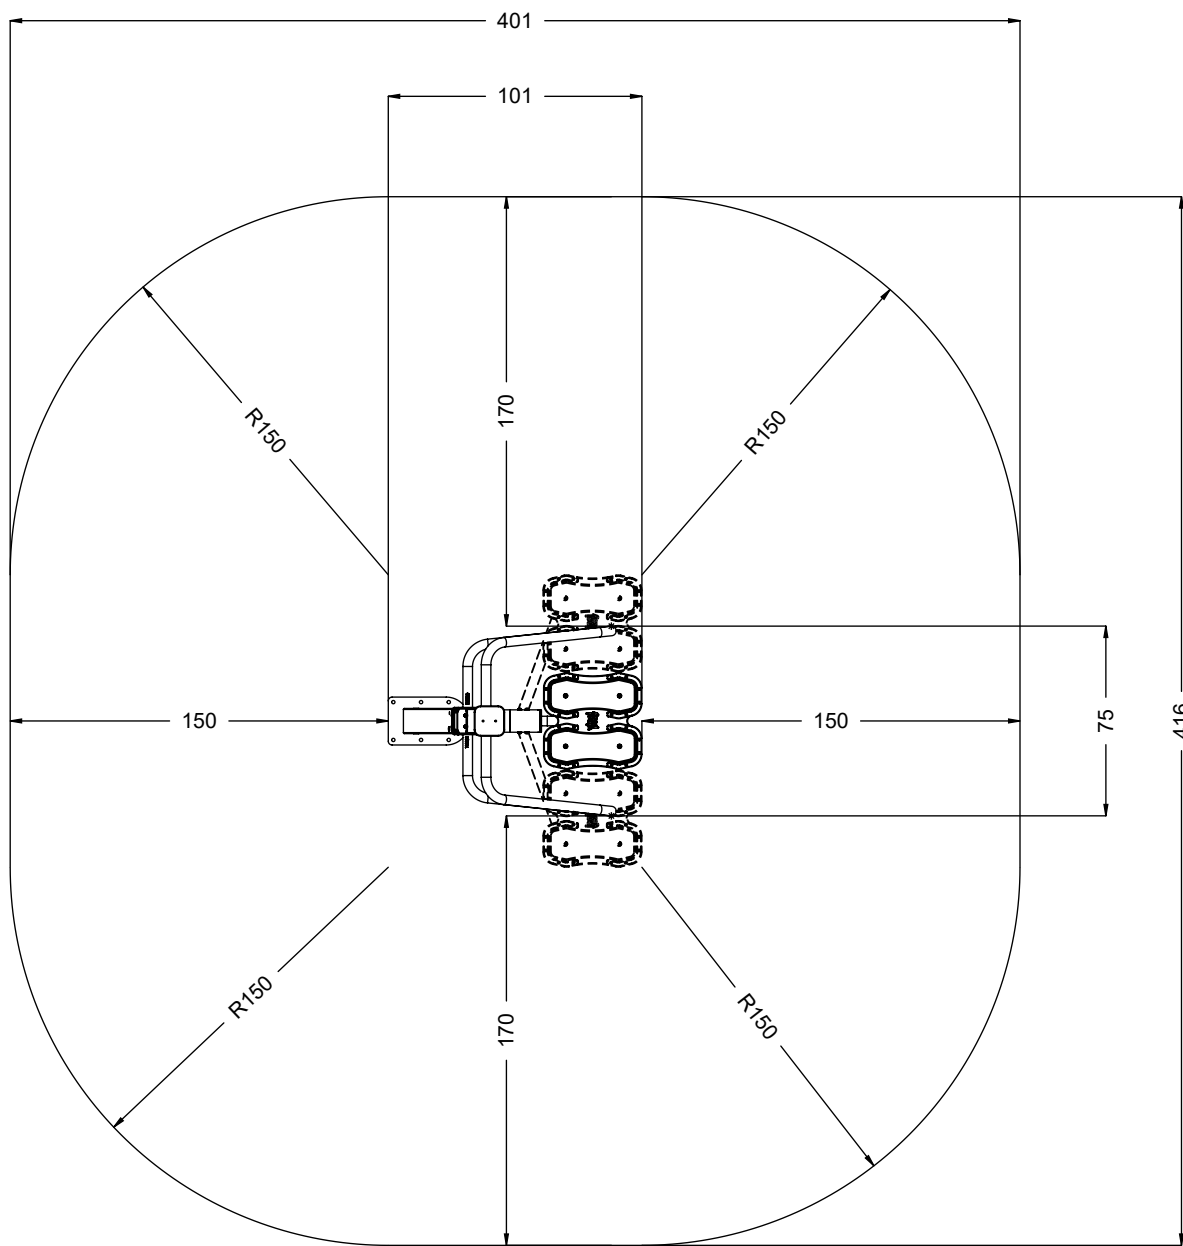

[cm]

vinci
play